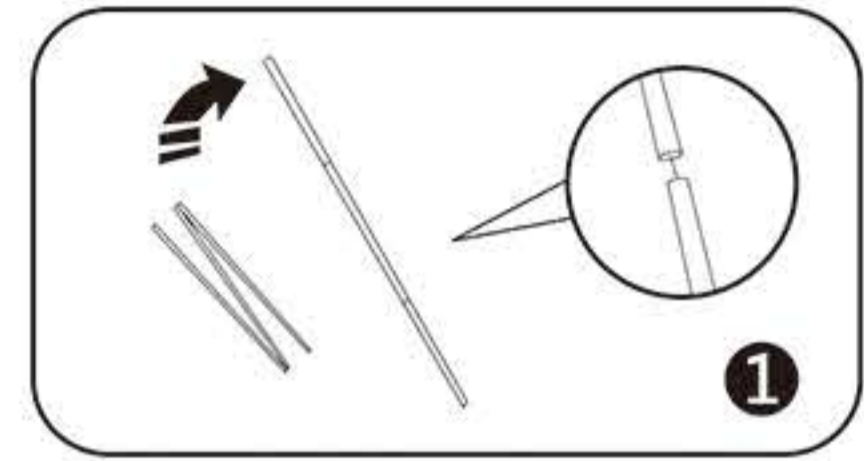

INSTRUCTION

Follow the label instructions to assemble the frame

If can't snap when dismantle the frame,Pls push the tube forwardly,then push again.

Optional accessories:

1.LED Light
M09H17
Voltage:100V~240V
CE Certified.Fit on all models.
White/Blue

2.Hard Case

-  P06E07 (8ft、10ft)
-  P06E06 (8ft、10ft)
-  P06E08 (20ft)

Graphic Size :
8ft: W2480mm x H2290mm
10ft: W2960mm x H2280mm
20ft: W5980mm x H2290mm