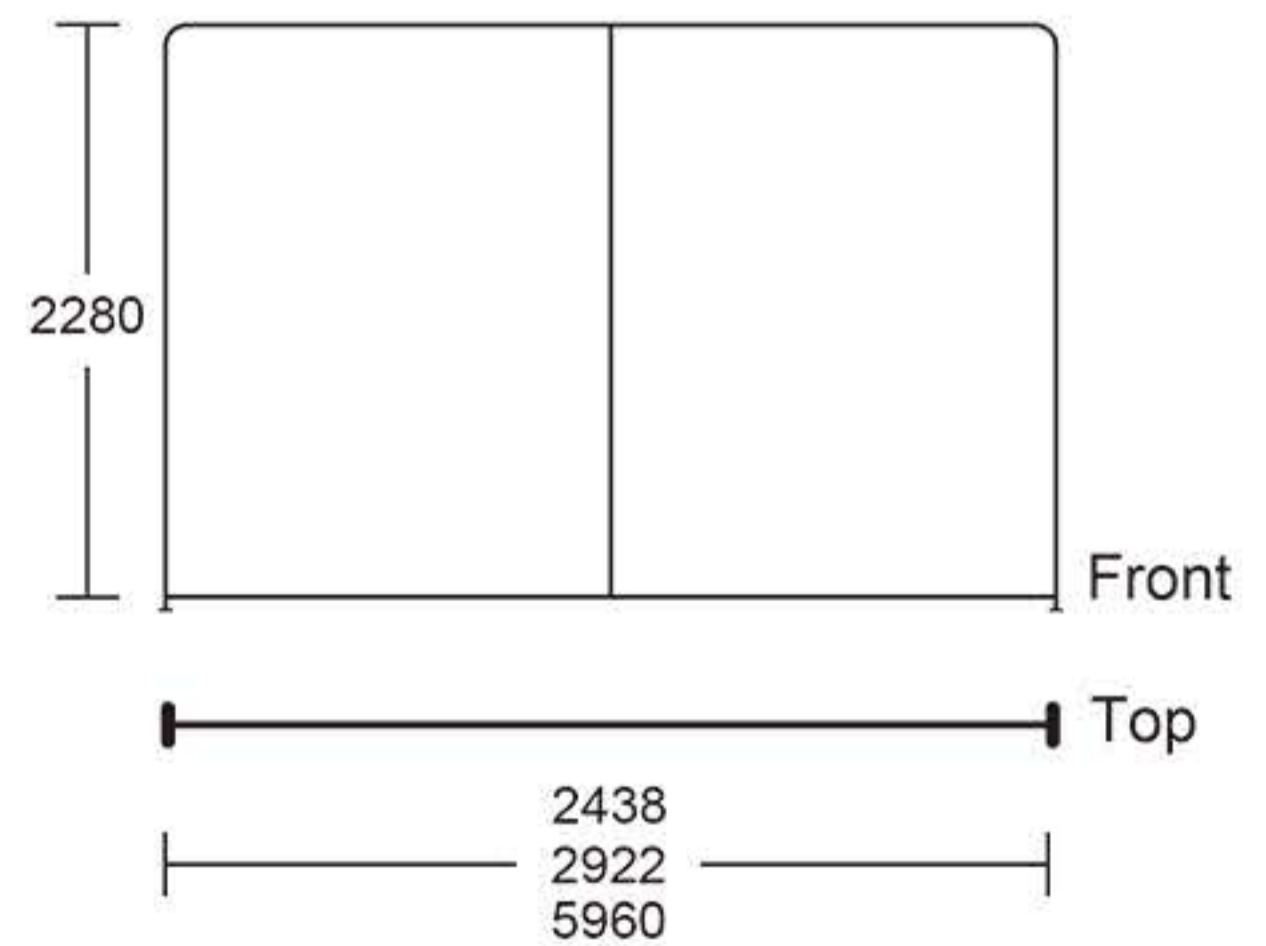

INSTRUCTION

Follow the label instructions to assemble the frame

If can't snap when dismantle the frame,Pls push the tube forwardly,then push again.

Optional accessories:

1.LED Light
M09H17
Voltage:100V~240V
CE Certified.Fit on all models.
White/Blue

2.Hard Case

-  P06E07 (8ft、10ft)
-  P06E06 (8ft、10ft)
-  P06E08 (20ft)

Graphic Size :
8ft: W2480mm x H2290mm
10ft: W2960mm x H2280mm
20ft: W5980mm x H2290mm