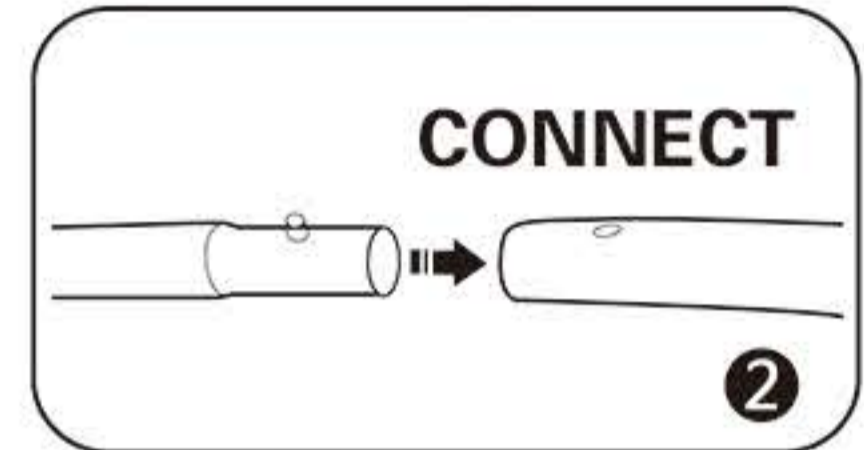

INSTRUCTION

Follow the label instructions to assemble the frame

If can't snap when dismantle the frame,Pls push the tube forwardly,then push again.

Optional accessories:

1.LED Light
M09H17
Voltage:100V~240V
CE Certified.Fit on all models.
White/Blue

2.Hard Case

-  P06E07 (8ft、10ft)
-  P06E06 (8ft、10ft)
-  P06E08 (20ft)

Graphic Size :
8ft: W2480mm x H2290mm
10ft: W2960mm x H2280mm
20ft: W5980mm x H2290mm